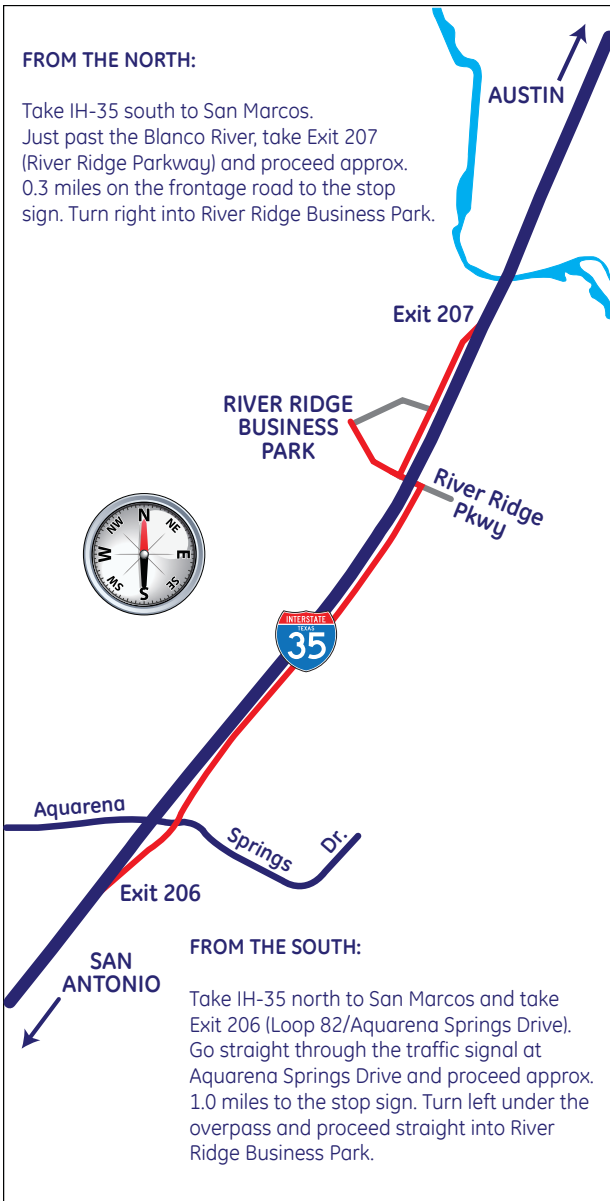

DIRECTIONS TO RIVER RIDGE BUSINESS PARK

The River Ridge Business Park is located on the west side of IH-35, just south of the Blanco River.

Bluebonnet Lions Club
P.O. Box 654
San Marcos, Texas 78667-0654

Join us for the

Thankful Turkey 5K Run & Walk
8:00 a.m., Saturday, November 19, 2011
River Ridge Business Park
San Marcos, Texas

Presented by the